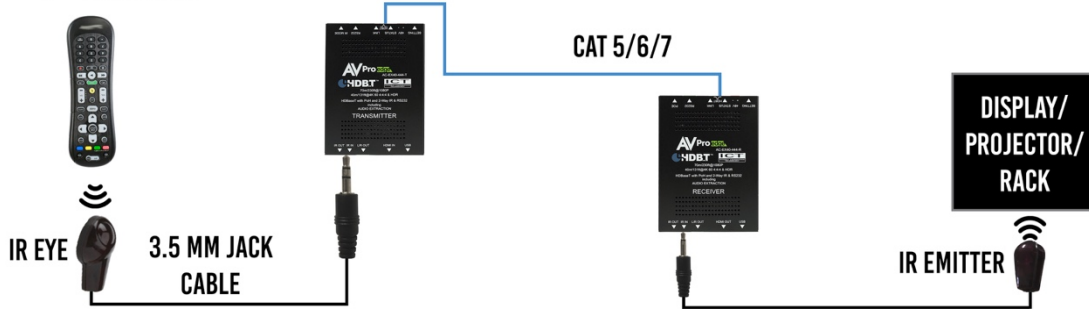

CONNECTION DIAGRAM

EXTEND YOUR 18GBps 4K60 (4:4:4) HDMI SIGNAL 40 METERS VIA STANDARD CATEGORY CABLE

AVPro edge AC-EX40-444-KIT 444 EXTENDER AUDIO EXTRACTION

AVPro edge

AC-EX40-444-KIT

444 EXTENDER IR CONTROL

AVPro edge

AC-EX100-444-KIT-GEN2

BI-DIRECTIONAL USB EXTENSION

AVPro edge

AC-EX100-444-KIT-GEN2

CONNECTION DIAGRAM

EXTEND YOUR 18Gbps 4K60 (4:4:4) HDMI SIGNAL 100 METERS VIA STANDARD CATEGORY CABLE