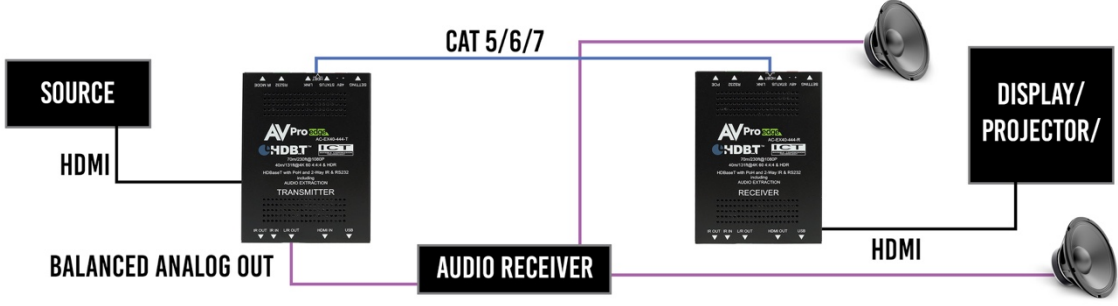

CONNECTION DIAGRAM

EXTEND YOUR 18GBps 4K60 (4:4:4) HDMI SIGNAL 40 METERS VIA STANDARD CATEGORY CABLE

AVPro edge AC-EX40-444-KIT 444 EXTENDER AUDIO EXTRACTION

AVPro edge

AC-EX40-444-KIT

444 EXTENDER IR CONTROL

AVPro edge

AC-EX100-444-KIT-GEN2

BI-DIRECTIONAL USB EXTENSION

AVPro edge

AC-EX100-444-KIT-GEN2

CONNECTION DIAGRAM

EXTEND YOUR 18Gbps 4K60 (4:4:4) HDMI SIGNAL 100 METERS VIA STANDARD CATEGORY CABLE