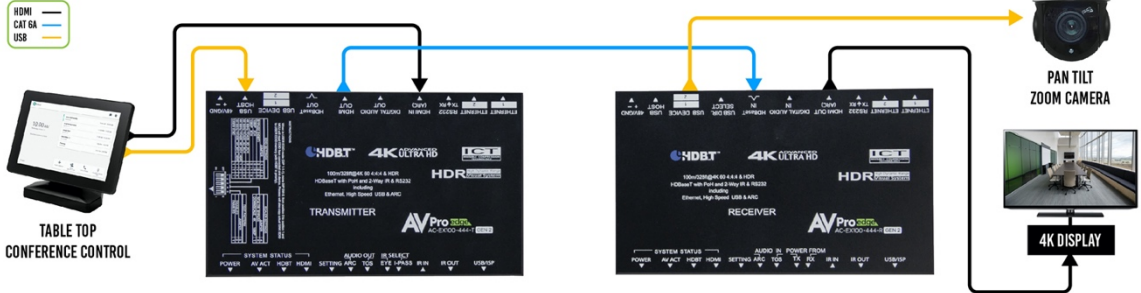

CONNECTION DIAGRAM

EXTEND YOUR 18GBps 4K60 (4:4:4) HDMI SIGNAL 40 METERS VIA STANDARD CATEGORY CABLE

AVPro edge AC-EX40-444-KIT 444 EXTENDER AUDIO EXTRACTION

AVPro edge

AC-EX40-444-KIT

444 EXTENDER IR CONTROL

AVPro edge

AC-EX100-444-KIT-GEN2

BI-DIRECTIONAL USB EXTENSION

AVPro edge

AC-EX100-444-KIT-GEN2

CONNECTION DIAGRAM

EXTEND YOUR 18Gbps 4K60 (4:4:4) HDMI SIGNAL 100 METERS VIA STANDARD CATEGORY CABLE