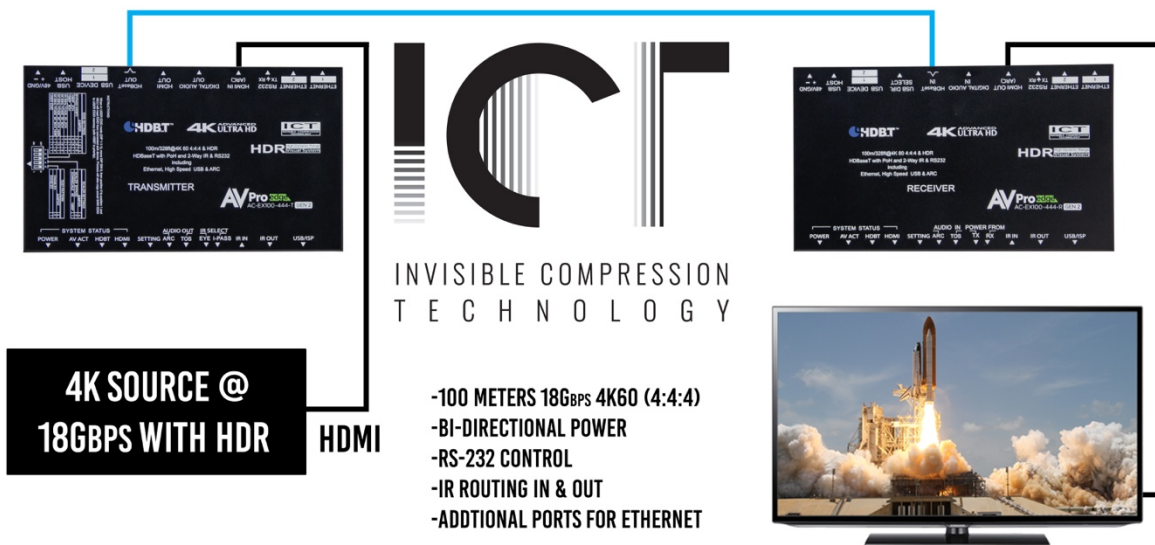

CONNECTION DIAGRAM

EXTEND YOUR 18GBps 4K60 (4:4:4) HDMI SIGNAL 40 METERS VIA STANDARD CATEGORY CABLE

AVPro edge AC-EX40-444-KIT 444 EXTENDER AUDIO EXTRACTION

AVPro edge

AC-EX40-444-KIT

444 EXTENDER IR CONTROL

AVPro edge

AC-EX100-444-KIT-GEN2

BI-DIRECTIONAL USB EXTENSION

AVPro edge

AC-EX100-444-KIT-GEN2

CONNECTION DIAGRAM

EXTEND YOUR 18Gbps 4K60 (4:4:4) HDMI SIGNAL 100 METERS VIA STANDARD CATEGORY CABLE