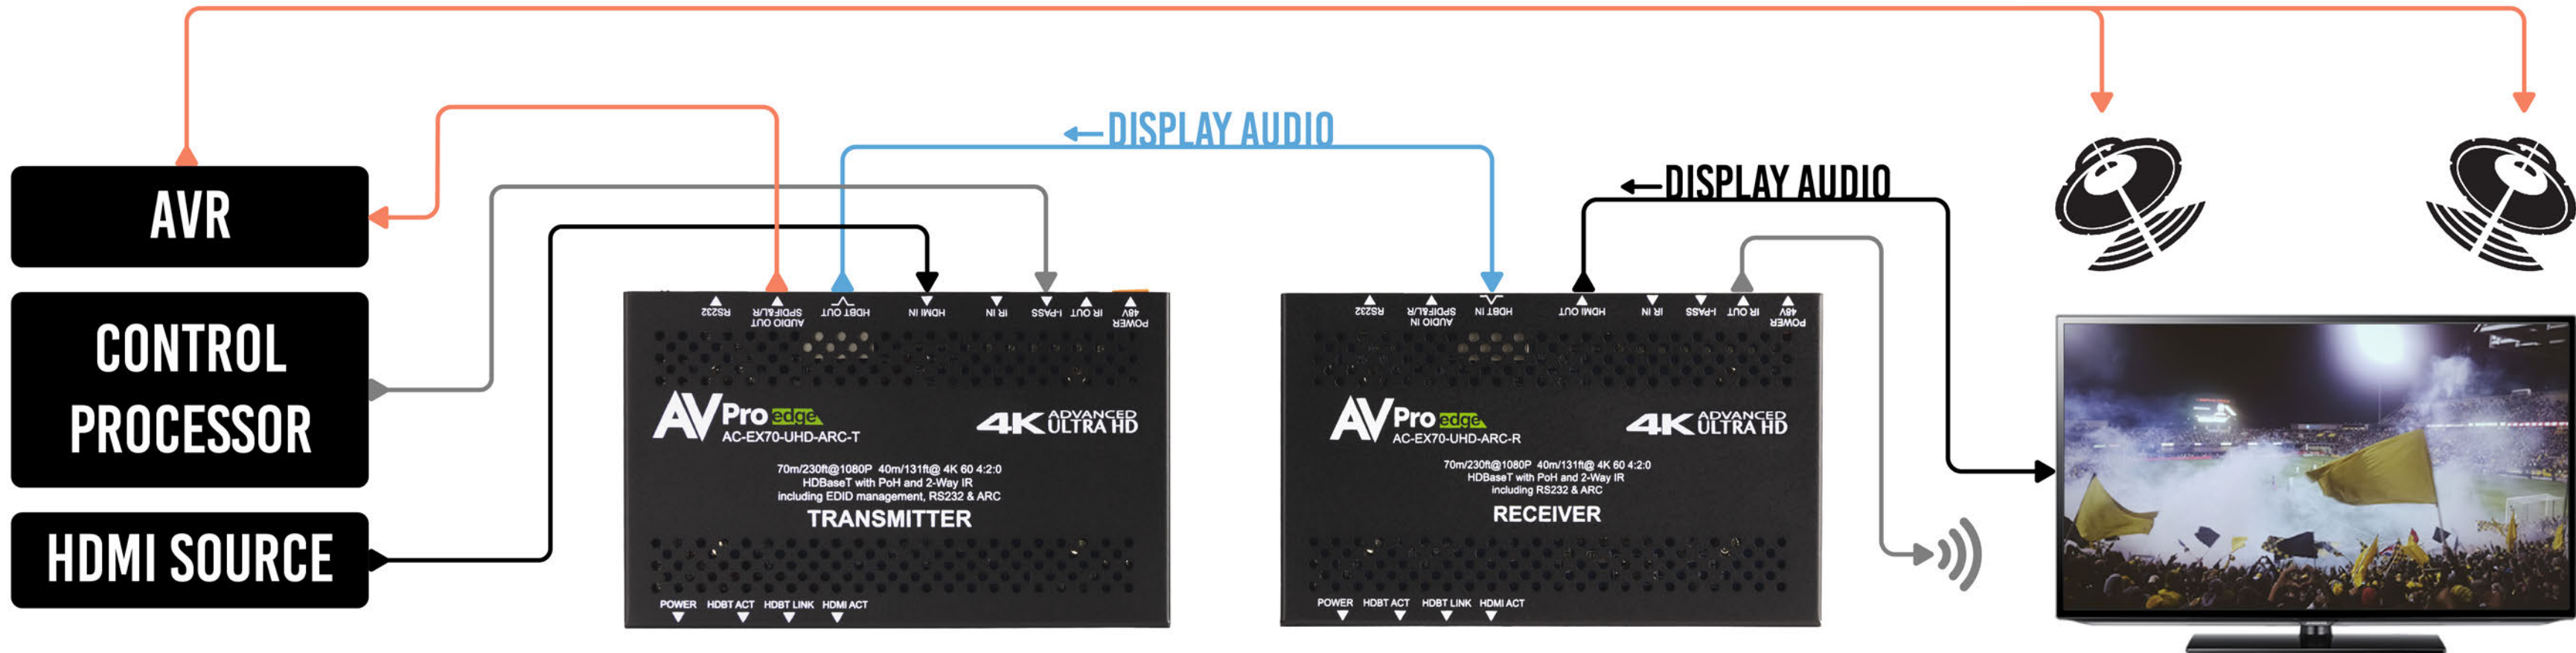

# BUT YOU ONLY HAVE TO POWER ONE SIDE

# LIVING ROOM APPLICATION DIAGRAM

LIVING ROOM

BEHIND DISPLAY

AV RACK