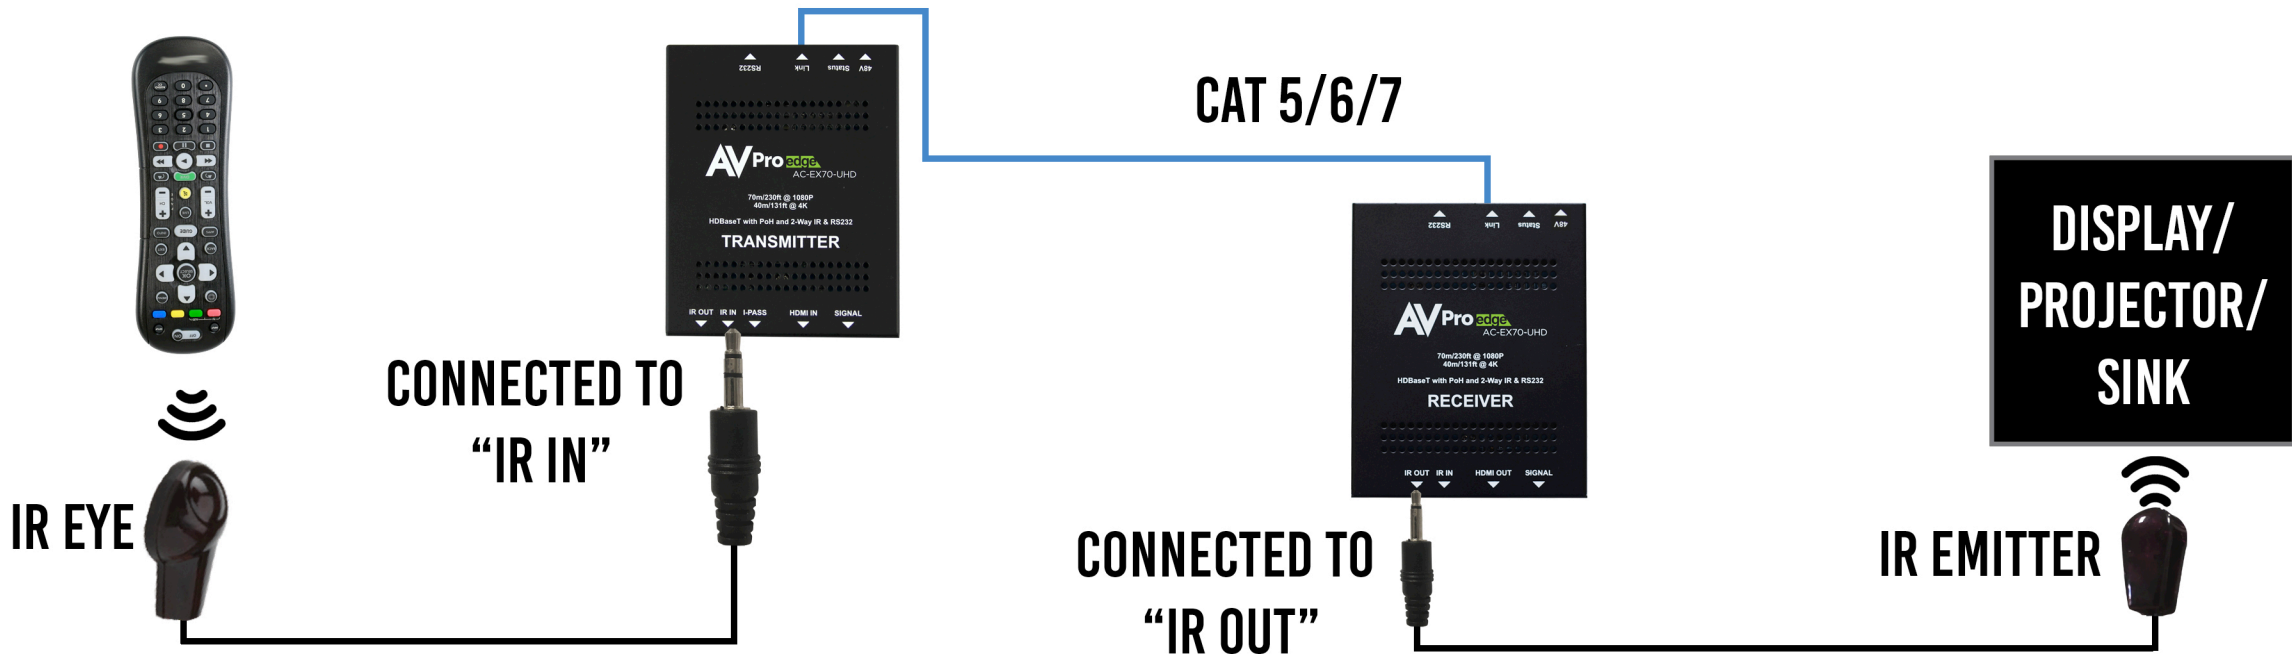

IR CONTROL - SENDING